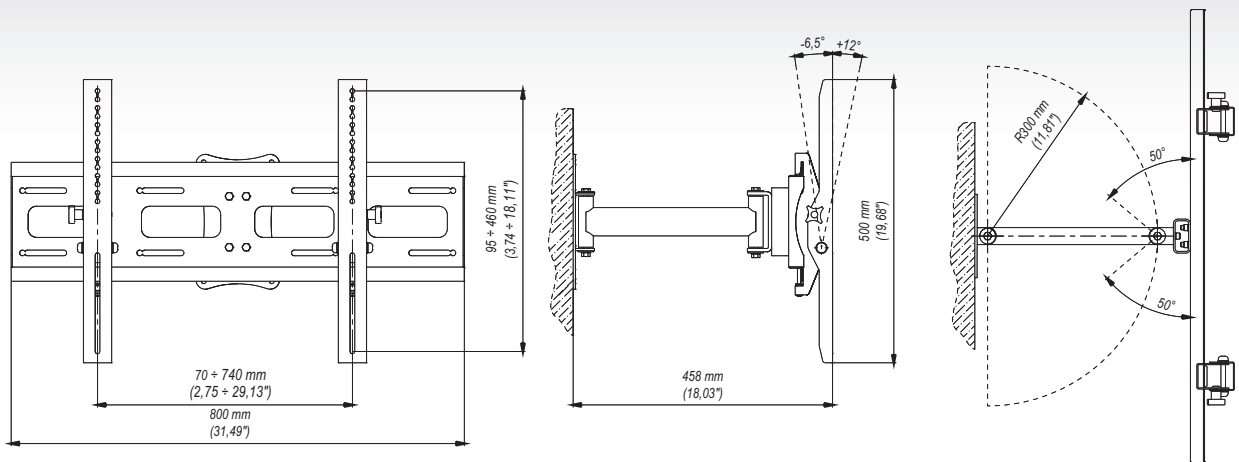

# PWR1 ■ Swing Arm Wall Mount Set 42"-52"

## Features

- 1 **ADJUSTABLE TILT ANGLE**  
variable from -6,5°/+12°
- 2 **CABLE ORGANISER**
- 3 **UNIVERSAL**  
wide range of the VESA Mount

## Technical Data

|  |            |                                  |            |
|--|------------|----------------------------------|------------|
|  |            |                                  |            |
| 100x100 mm<br>200x100 mm<br>200x200 mm<br>300x300 mm<br>400x200 mm<br>400x400 mm<br>600x400 mm | -6,5°/+12° | 42"-52"                          | max.458 mm |
|  |            |                                  |            |
| 50°/50°  | 80 Kg      | min. 70x95 mm<br>max. 740x460 mm |            |

## Trade Information

| Index                               | Colour | Package     | EAN           |
|-------------------------------------|--------|-------------|---------------|
| PWR1c-R                             | ■      |             | 5908252961801 |
| PWR1s-R                             | ■      |             | 5908252961955 |
| Package Dimensions [mm] (H x W x D) |        | 810x270x105 |               |
| Weight [Kg]                         |        | 7,5         |               |